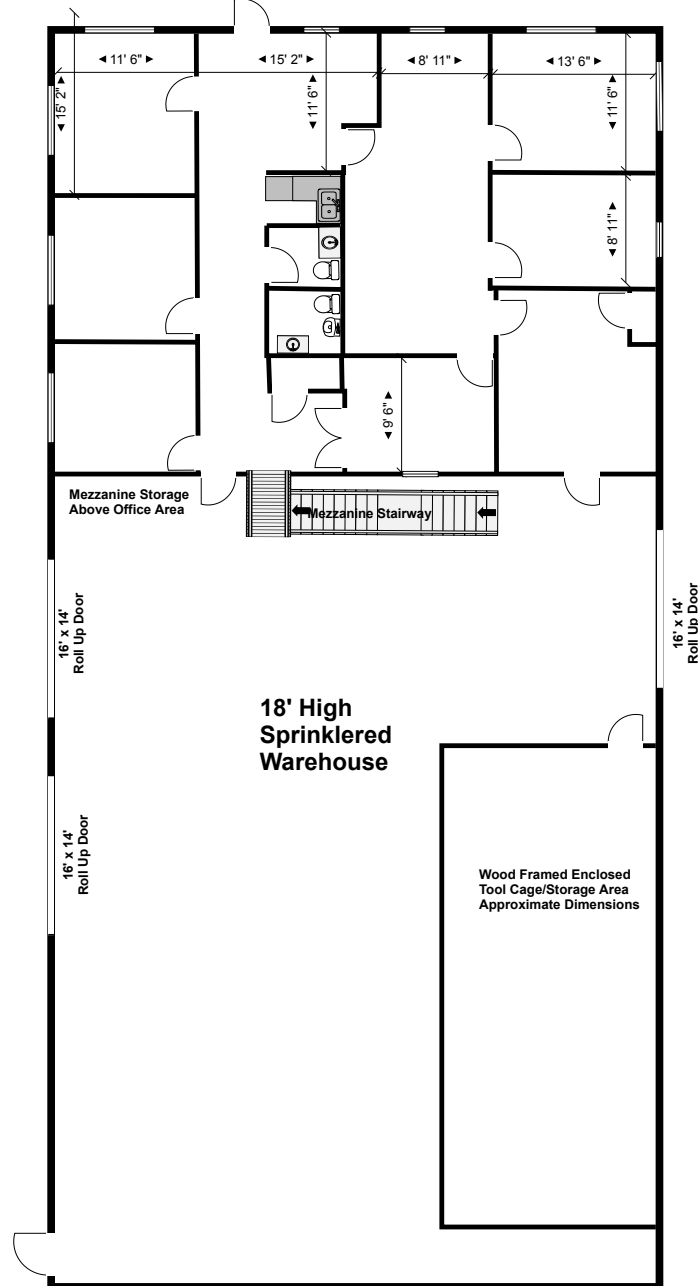

**Building Floor Plan**

710 S. Milwee Avenue  
Longwood, FL 32750

5,250 Square Feet

Representative Floor Plan - Dimensions May Not Be Exact